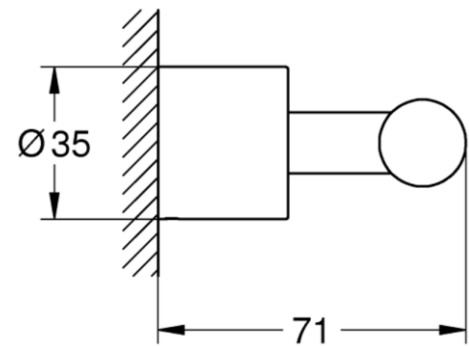

PROJECT		REF		REV	ITEM CODE	
LOCATION		DATE			PAGE	

SANITARY WARE SPECIFICATION SHEET

Item Descriptions	GROHE (Germany) "Atrio" Brushed hard graphite robe hooks	Illustration/ Drawing
Dimensions	W71 x H35 mm	
Model	40312AL3	
Finish / Material	Brushed Hard Graphite / Metal	
Country of origin	Germany	
Manufacturer	GROHE Limited	
Supplier	Acme Sanitary Ware Co. Ltd Mr. Eric Wong/ Mr. Wilson Hung	
Contact Tel/Fax	(852) 2388-7171 / (852) 2710-8012	
E-mail	acme@acmesanitary.com.hk	
Website	www.acmesanitary.com.hk	

Product Descriptions

- material: metal
- concealed fastening
- **GROHE StarLight** chrome finish

GROHE ATRIO

THE ICON OF ELEGANCE AND PRECISION

Consider the circle. A staple of natural geometry. A pure form at once soothing and dynamic. A visual metaphor for both, completeness and eternity. For its Atrio collection GROHE draws on this most elemental and elegant form to create an iconic object that is built to last.

The Atrio collection means design without restrictions. Each item is available in various finishes and size options to meet all demands of personal taste and different design schemes.

Colour options:

- 003 | StarLight Chrome
- GL3 | Cool Sunrise
- DC3 | SuperSteel
- GN3 | Brushed Cool Sunrise
- DA3 | Warm Sunset
- DL3 | Brushed Warm Sunset
- A03 | Hard Graphite
- BE3 | Polished Nickel
- AL3 | Brushed Hard Graphite
- EN3 | Brushed Nickel

Note: [GROHE Atrio](https://www.youtube.com/watch?v=ocWw1NWOh88) <https://www.youtube.com/watch?v=ocWw1NWOh88>

* All information of the above is for the reference only. No prior notice is made if any changes.